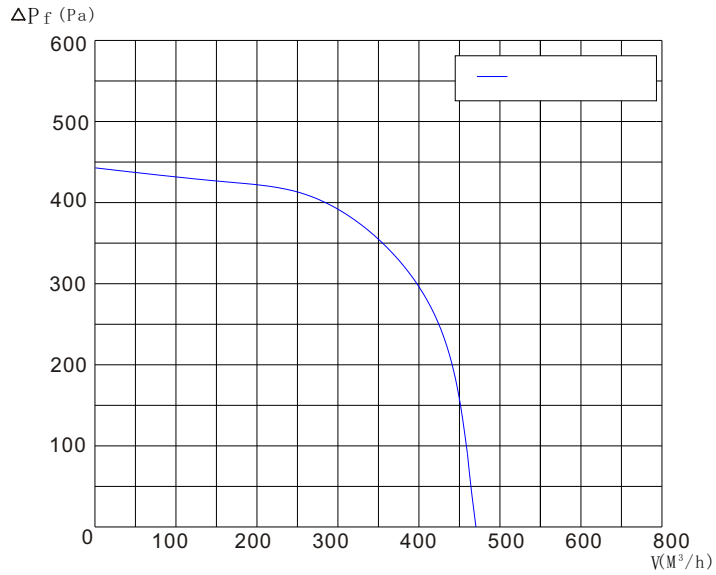

EM160小型离心风机系列

EM160 AC centrifugal fans-single inlet

Model	Motor Model	Impeller Model mm	Voltage/Frequency V/Hz	Input Power W	Current A	Speed Rpm	Capacitor μ F/VDB	Operation Temp °C
EM160	EM35S/2/230	160X62	230/50	190	0.83	2400	4/450	-20~+60